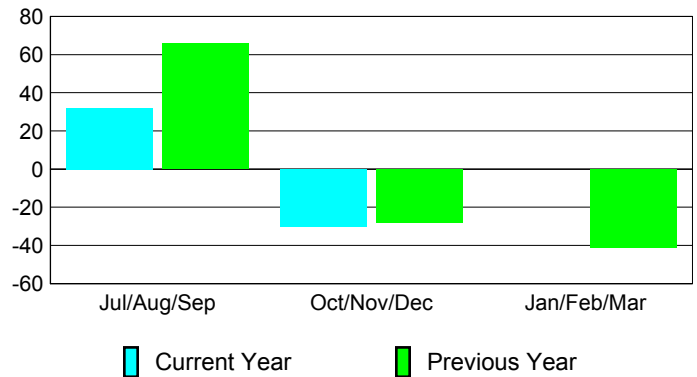

Gender Comparison 2012-2013

Jul/Aug/Sep

Oct/Nov/Dec

Jan/Feb/Mar

Male

Female