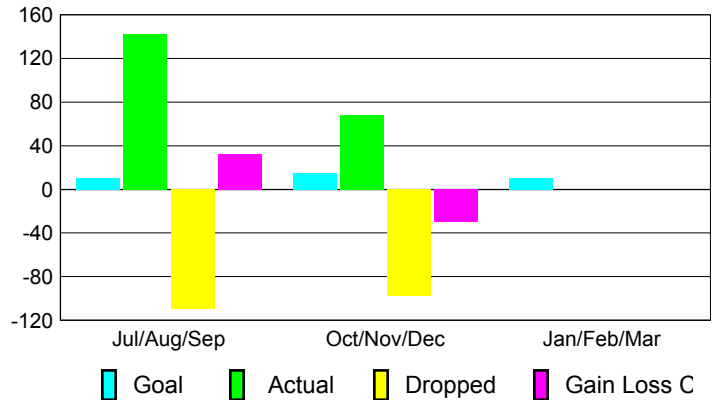

### YTD Status Quo Clubs 2012-2013

Status Quo Clubs Compared to Status Quo Members

## MEMBERSHIP

Membership Results  
2012-2013

Membership  
2011-2012

Month	Net Memb Goal	Actual New Memb	Actual Dropped Memb	Gain/Loss of Memb	Gain/Loss of Memb
Jul/Aug/Sep	10	142	-110	32	66
Oct/Nov/Dec	15	68	-98	-30	-28
Jan/Feb/Mar	10				-41
<b>Totals</b>	<b>35</b>	<b>210</b>	<b>-208</b>	<b>2</b>	<b>-3</b>

### Membership Results 2012-2013

Goal, New, Dropped, Gain/Loss

### Comparison of Membership Gain/Loss

Current Year Compared to the Previous Year